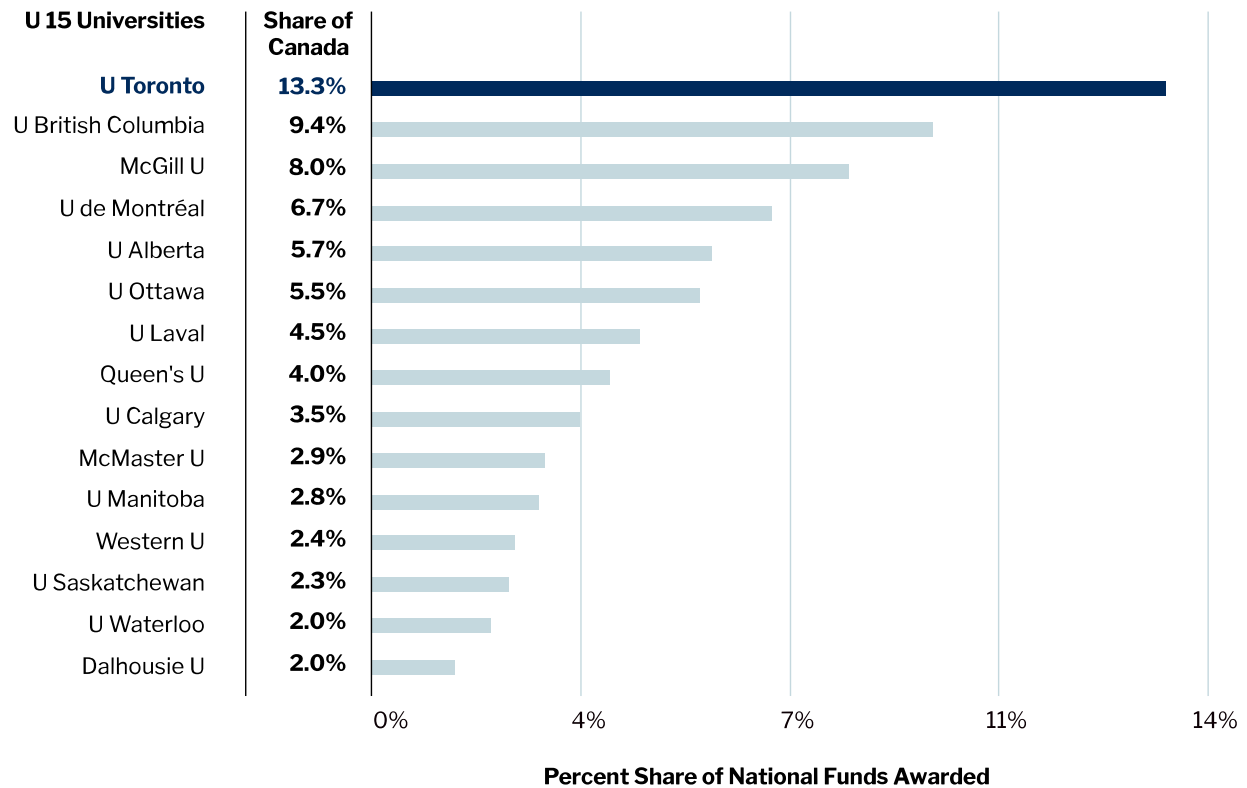

Canada Foundation for Innovation (CFI) Funding to U15 Universities Over the Past 6 Years (2010-11 to 2015-16)

Data source: CFI website, projects funded database updated January 16, 2017. Based on government fiscal year, April to March. National projects excluded. Partner hospitals and affiliates data are counted with each university.