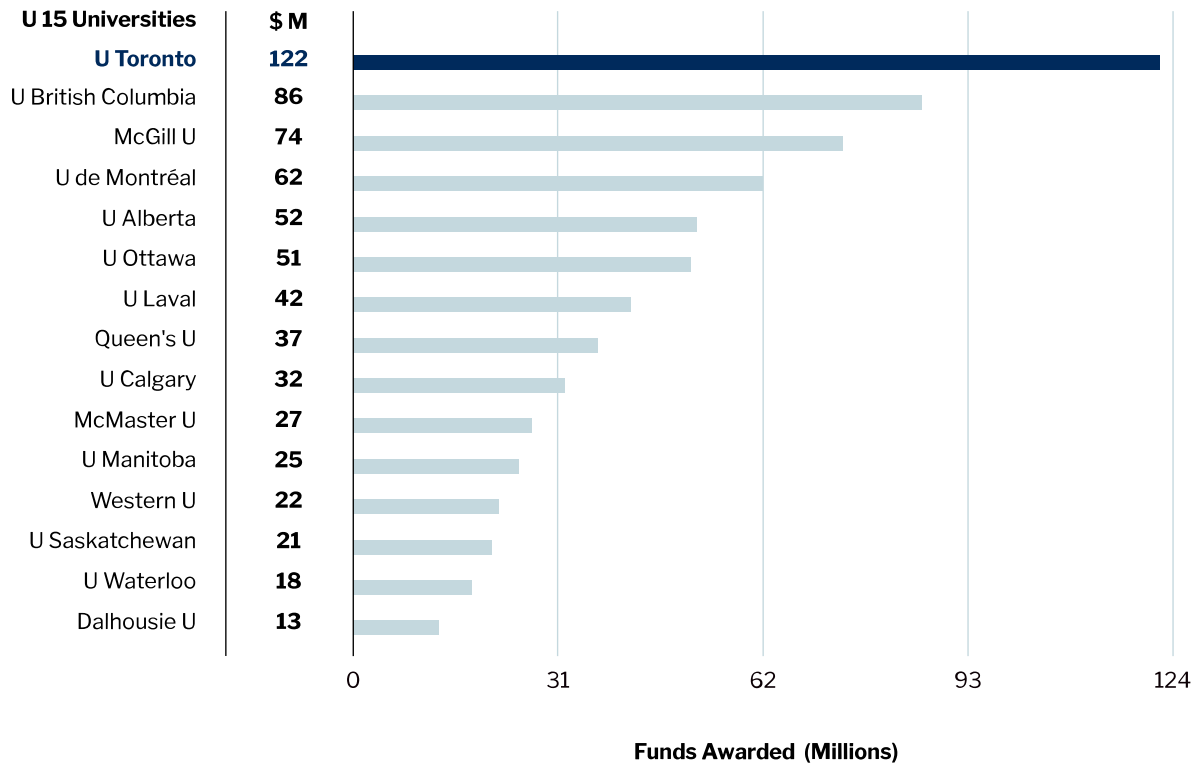

Canada Foundation for Innovation (CFI) Funding to U15 Universities Over the Past 6 Years (2010-11 to 2015-16)

Data source: CFI website, projects funded database updated January 16, 2017. Based on government fiscal year, April to March. National projects excluded. Partner hospitals and affiliates data are counted with each university.